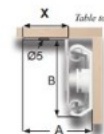

PRODUCT SHEET

Description:

Table Extension 9097-B, Opening 480mm, F/Sliding Top, BZP, Closed: 650mm, Wing Size:246mm, Total Length When Open:990mm, Load Capacity: 45 KG, Profile Height: 35mm, 1,5mm Steel

Item number:

24.05.024-1

Units	Box	Carton	HS Code	Barcode
Pair	1	12	8302420090	
5704866088589				

Opening (O)	480	530	640
Closed Length (C)	650	700	800
Total Length (T)	990	1050	1250
Wing Size (W)	246	246	280
Slide Width (A)	32	32	32
Slide Height (B)	38	38	38
Wing Width (X)	21	21	21
Load Capacity	45 kg.	45 kg.	45 kg.
Item No.:	24.05.024	24.05.037	24.05.051