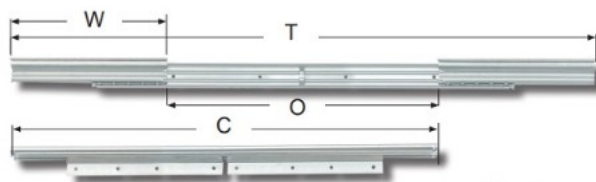

PRODUCT SHEET

Description:

Table Extension 9097-B, Opening 480mm, F/Sliding Top, BZP, Closed: 650mm, Wing Size:246mm, Total Length When Open:990mm, Load Capacity: 45 KG, Profile Height: 35mm, 1,5mm Steel

Item number:

24.05.024-1

Units	Box	Carton	HS Code	Barcode
Pair	1	12	8302420090	
5704866088589				

Opening (O)	480	530	640
Closed Length (C)	650	700	800
Total Length (T)	990	1050	1250
Wing Size (W)	246	246	280
Slide Width (A)	32	32	32
Slide Height (B)	38	38	38
Wing Width (X)	21	21	21
Load Capacity	45 kg.	45 kg.	45 kg.
Item No.:	24.05.024	24.05.037	24.05.051